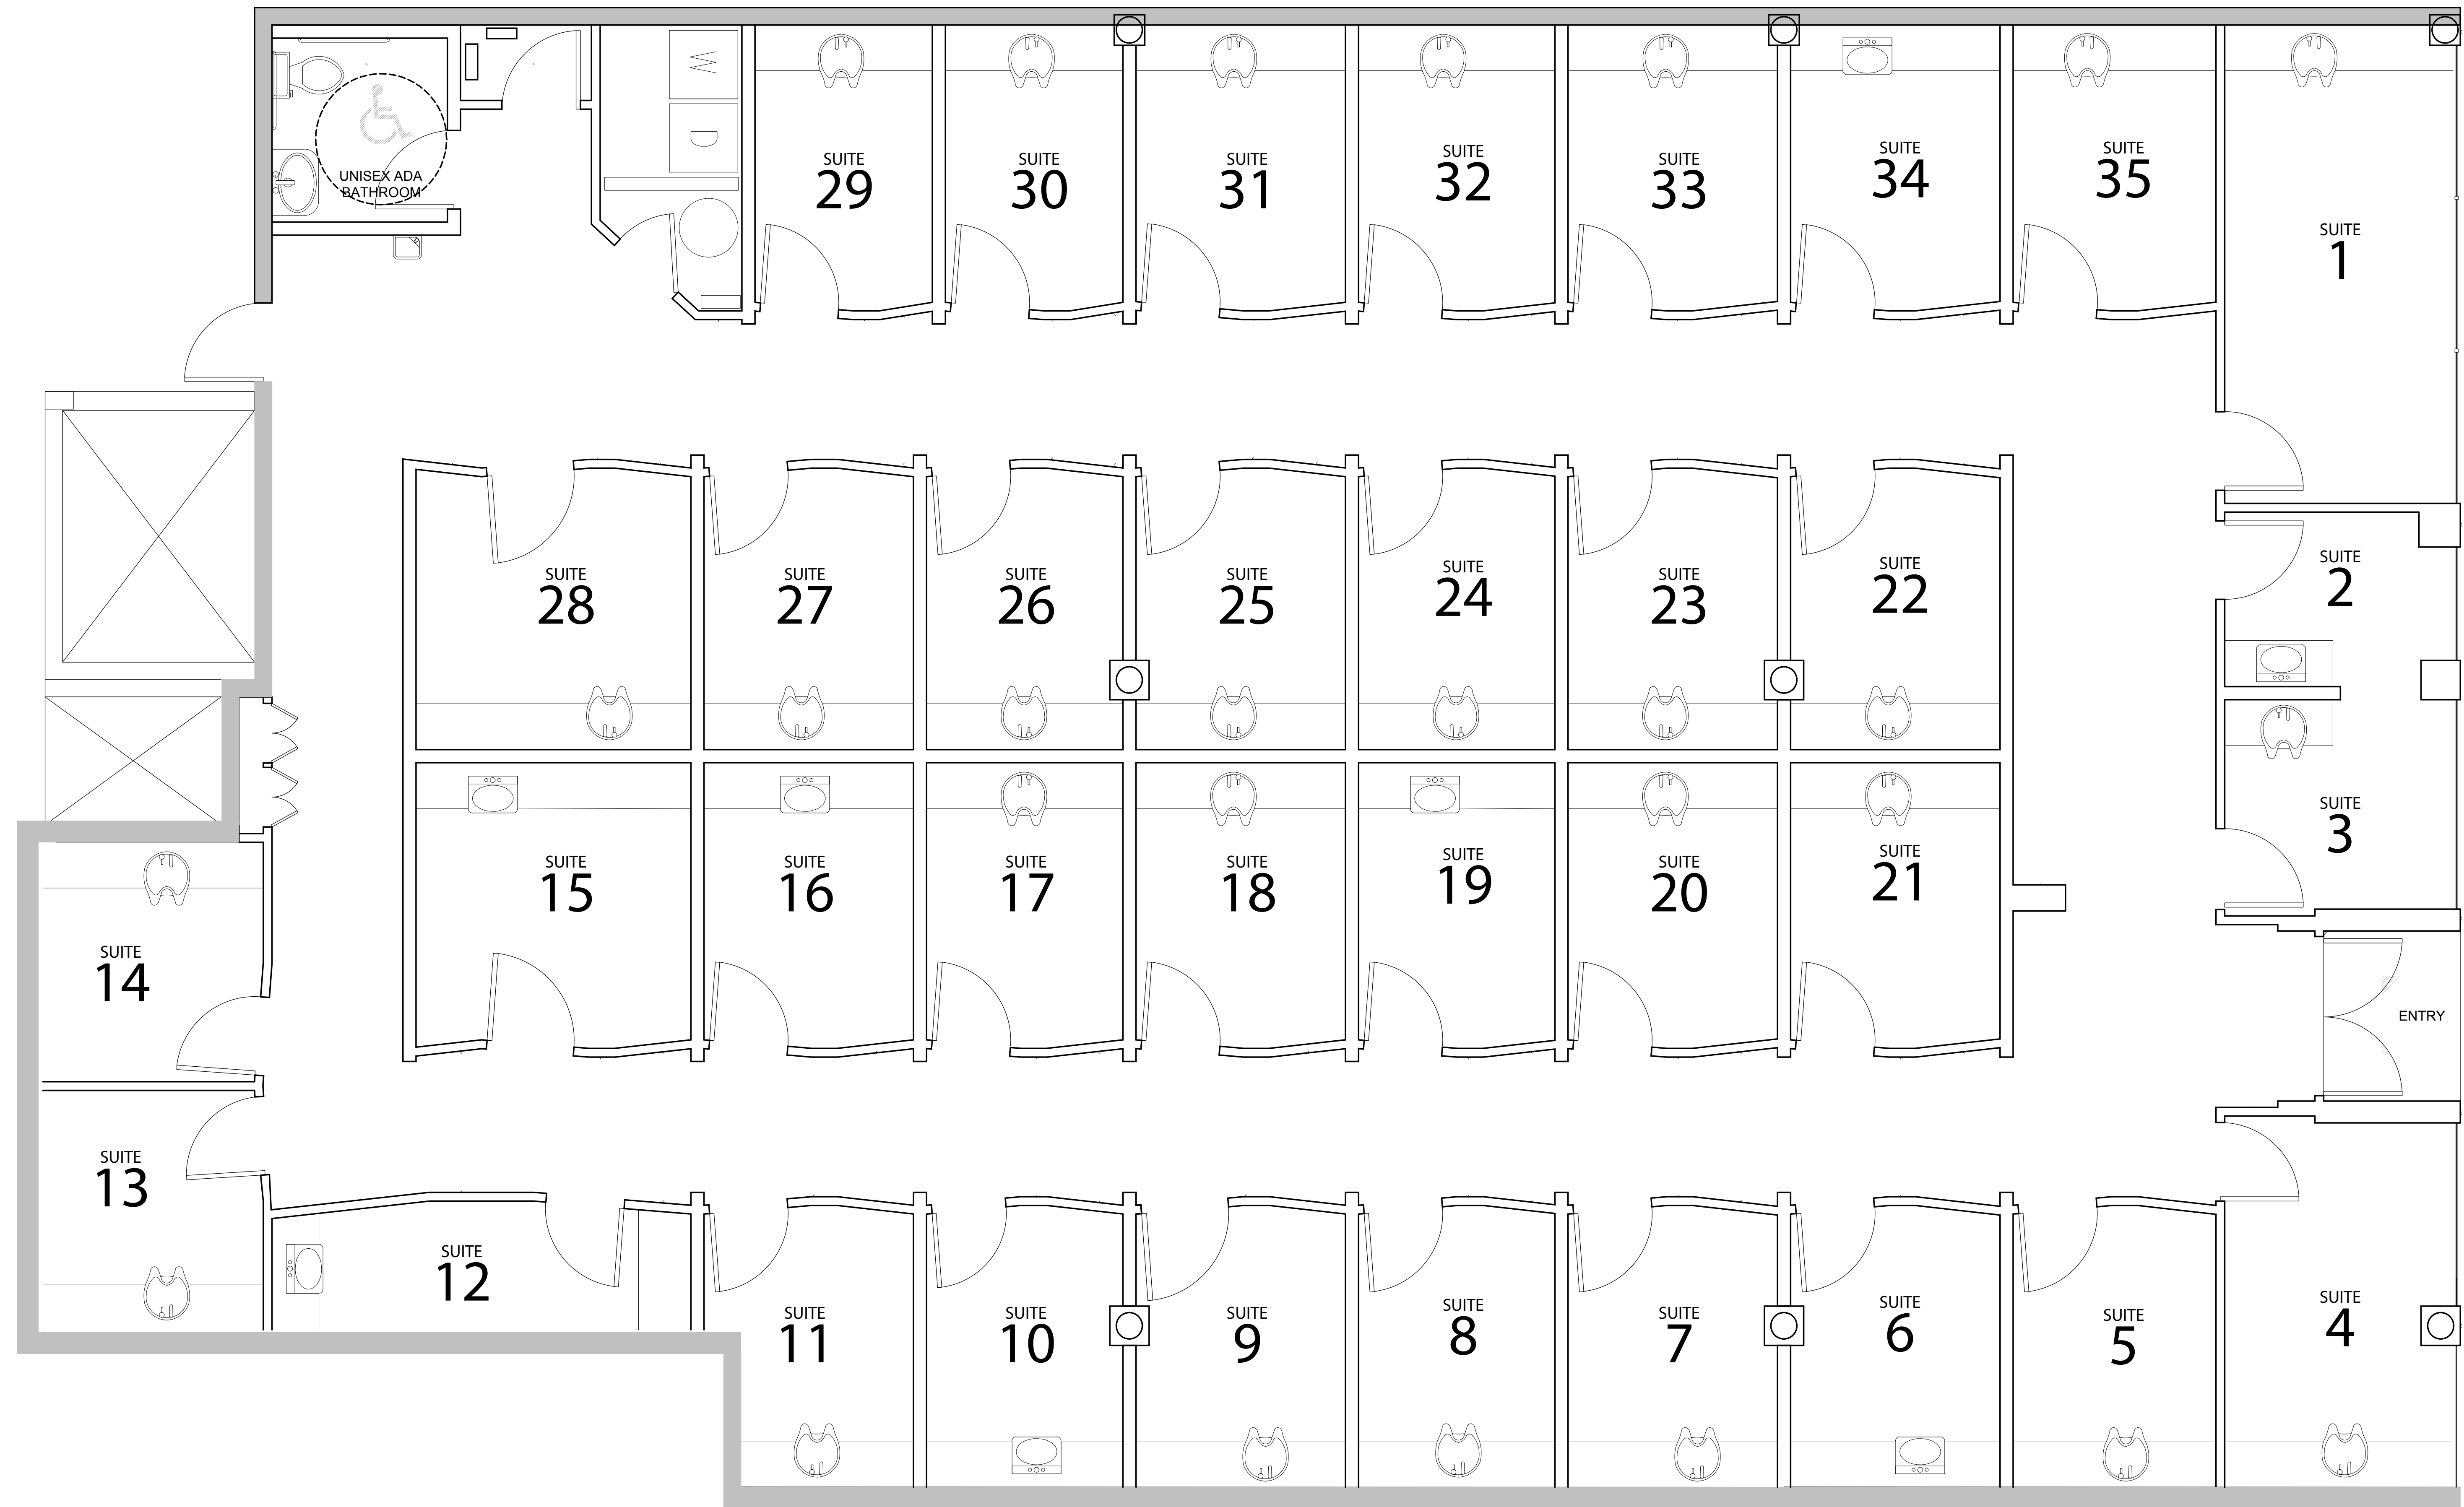

FLOOR PLAN

OPTIMA BEAUTY SALONS®

598C THE SHOPS AT MISSION VIEJO,
MISSION VIEJO, CA 92691